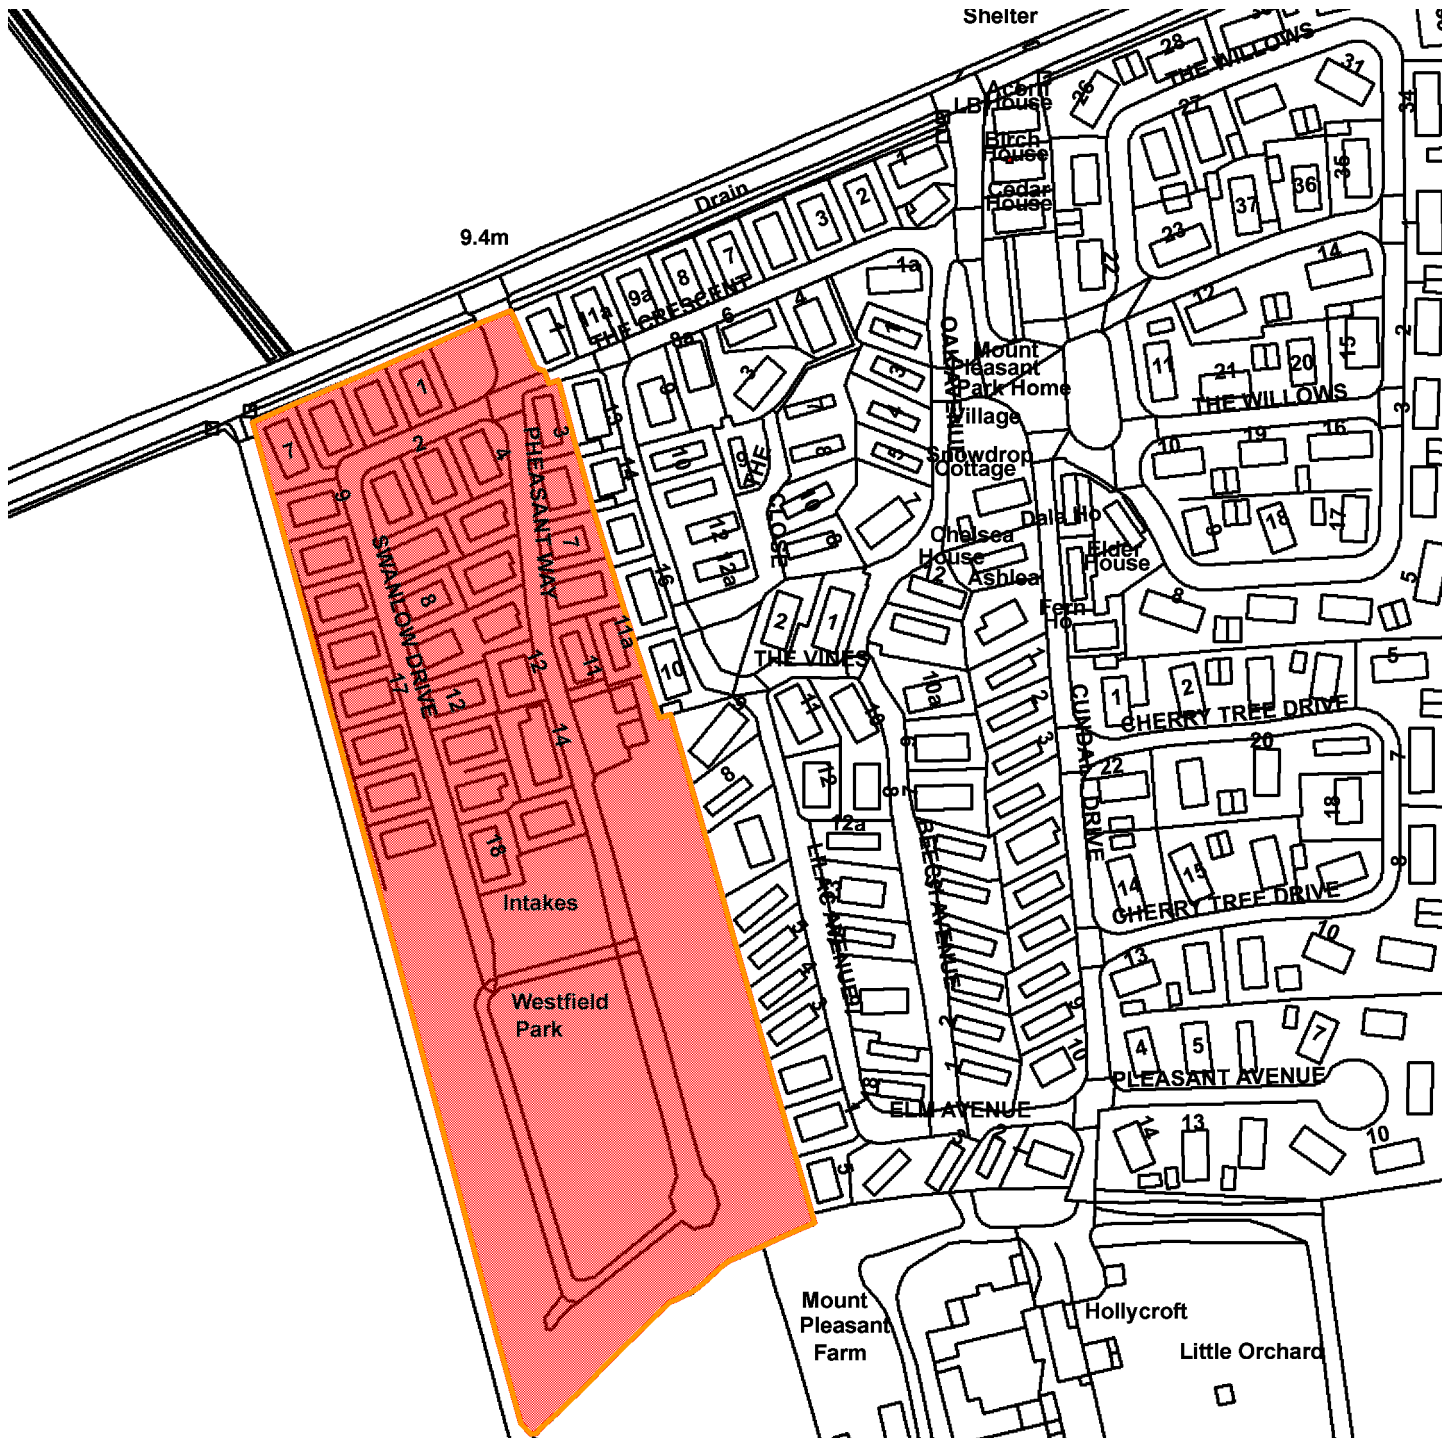

16/02480/FUL

Mount Pleasant Caravan Park, Cundall Drive Acaster Malbis

GIS by ESRI (UK)

Scale : 1:1867

Reproduced from the Ordnance Survey map with the permission of the Controller of Her Majesty's Stationery Office © Crown Copyright 2000.

Unauthorised reproduction infringes Crown Copyright and may lead to prosecution or civil proceedings.

<b>Organisation</b>	Not Set
<b>Department</b>	Not Set
<b>Comments</b>	Site Plan
<b>Date</b>	23 January 2017
<b>SLA Number</b>	Not Set